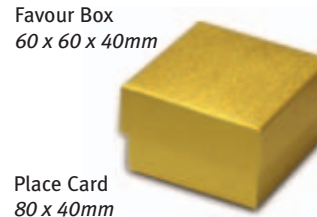

Luxury Wedding Pack

You could go one step further, try embellishing the card with 'toppers' available from most craft shops, or why not fix the insert paper with ribbon matched to the colour theme of your wedding. Your wedding stationery will be both beautiful and unique.

LUXURY

Blocking Options  
the lists below show the style/words available on each card

WEDDING INVITATION  
THANK YOU  
ACCEPTANCE  
EVENING INVITATION

A6 Card Portrait & Landscape  
152 x 105mm folded

ORDER OF SERVICE  
MENU

Tall Card Portrait  
210 x 104mm folded

Favour Box  
60 x 60 x 40mm

Place Card  
80 x 40mm

LUXURY

White Gold  
(Silver lettering)

Real Gold  
(Gold lettering)

Modern

Wedding Invitation  
Thank You  
Acceptance  
Evening Invitation