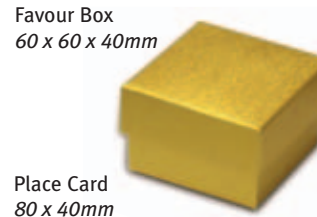

Luxury Wedding Pack

You could go one step further, try embellishing the card with 'toppers' available from most craft shops, or why not fix the insert paper with ribbon matched to the colour theme of your wedding. Your wedding stationery will be both beautiful and unique.

LUXURY

Blocking Options
the lists below show the style/words available on each card

A6 Card Portrait & Landscape
152 x 105mm folded

Tall Card Portrait
210 x 104mm folded

Place Card
80 x 40mm

LUXURY

White Gold
(Silver lettering)

Real Gold
(Gold lettering)

Modern

A6 Card Portrait & Landscape
152 x 105mm folded

Tall Card Portrait
210 x 104mm folded

Place Card
80 x 40mm

Modern

Fresco Gesso White
(Silver lettering)

Fresco Crème
(Gold lettering)

Traditional

A6 Card Portrait & Landscape
152 x 105mm folded

A5 Card Portrait
210 x 148mm folded

Place Card
80 x 40mm

Traditional

Diamond Pearl
(Silver lettering)

Parchment
Bright White
(Gold lettering)

Colorplan Lavender
(Silver lettering)